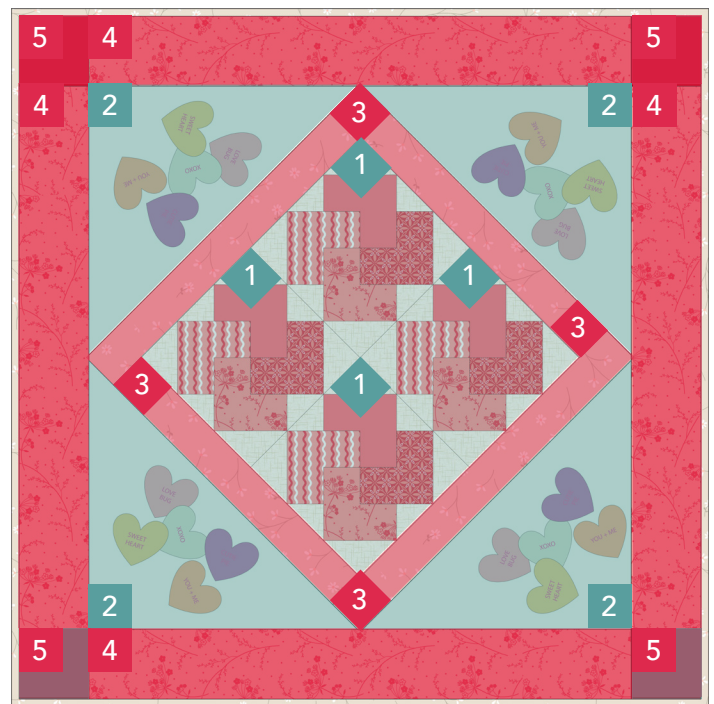

KIMBERBELL®

CUTIES vol. 2

JANUARY-JUNE

QUILTING DESIGNS GUIDE

QUILTING DESIGNS USED:

Kimberbell Cuties, Vol. 2 Quilting Bundle: January-June, kdq150 (1x10, 1x12, 2x2, 2x10, 6x10, 9x14)

JANUARY

CENTER

1. SNOWMAN CENTER
kdq150-6x10-center-snowman

CORNER

2. SNOWMAN TRIANGLE
kdq150-9x14-triangle-snowman

BORDERS & BINDING

Inner Border

3. DIAMONDS BORDER
kdq150-1x10-border-diamonds
kdq150-1x12-border-diamonds

Outer Border

4. SQUARES BORDER
kdq150-2x10-border-squares

Corner

5. CLOVER BITTY BLOCK
kdq150-2x2-bitty-block-clover

APRIL

CENTER

1. CARROT CENTER
kdq150-6x10-center-carrot

CORNER

Outer Border

4. CIRCLES BORDER
kdq150-2x10-border-circles

Corner

5. FLOWER BITTY BLOCK
kdq150-2x2-bitty-block-flower

JUNE

CENTER

1. CHERRY CENTER
kdq150-6x10-center-cherry

CORNER