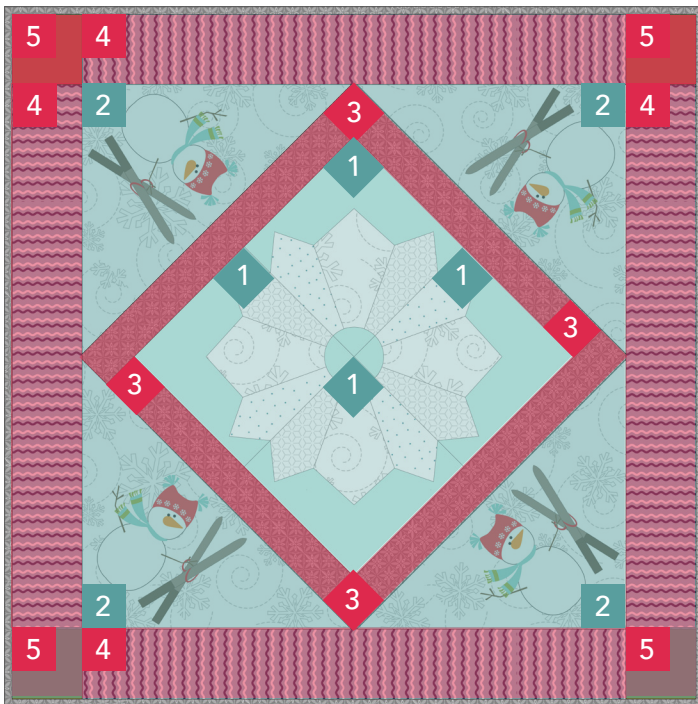

KIMBERBELL®

CUTIES vol. 2

JANUARY-JUNE

QUILTING DESIGNS GUIDE

QUILTING DESIGNS USED:

Kimberbell Cuties, Vol. 2 Quilting Bundle: January-June, kdq150 (1x10, 1x12, 2x2, 2x10, 6x10, 9x14)

JANUARY

CENTER

1. SNOWMAN CENTER
kdq150-6x10-center-snowman

CORNER

2. SNOWMAN TRIANGLE
kdq150-9x14-triangle-snowman

BORDERS & BINDING

Inner Border

3. DIAMONDS BORDER
kdq150-1x10-border-diamonds
kdq150-1x12-border-diamonds

Outer Border

4. SQUARES BORDER
kdq150-2x10-border-squares

Corner

5. CLOVER BITTY BLOCK
kdq150-2x2-bitty-block-clover

APRIL

CENTER

1. CARROT CENTER
kdq150-6x10-center-carrot

CORNER

Outer Border

4. CIRCLES BORDER
kdq150-2x10-border-circles

Corner

5. FLOWER BITTY BLOCK
kdq150-2x2-bitty-block-flower

JUNE

CENTER

1. CHERRY CENTER
kdq150-6x10-center-cherry

CORNER