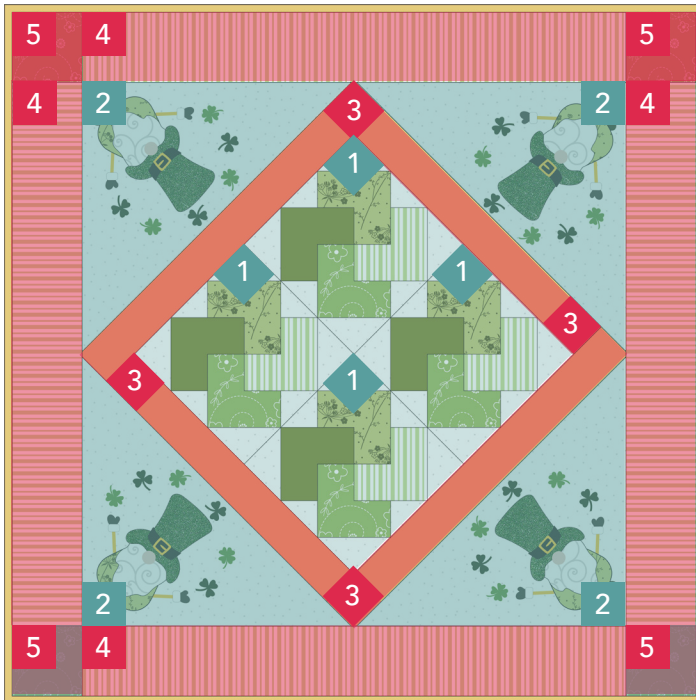

Outer Border

4. SUNBURST BORDER
kdq150-2x10-border-sunburst

Corner

5. SKI BITTY BLOCK
kdq150-2x2-bitty-block-skis

FEBRUARY

CENTER

1. HEART CENTER
kdq150-6x10-center-heart

CORNER

2. HEART TRIANGLE
kdq150-9x14-triangle-heart

BORDERS & BINDING

Inner Border

3. CHEVRON BORDER
kdq150-1x10-border-chevron
kdq150-1x12-border-chevron

Outer Border

4. SQUARES BORDER
kdq150-2x10-border-squares

Corner

5. LOVE BUG BITTY BLOCK
kdq150-2x2-bitty-block-love-bug

KIMBERBELL®

CUTIES vol. 2

JANUARY-JUNE

QUILTING DESIGNS GUIDE

QUILTING DESIGNS USED:

Kimberbell Cuties, Vol. 2 Quilting Bundle: January-June, kdq150 (1x10, 2x2, 2x10, 6x10, 9x14)

Outer Border

4. SQUARES BORDER
kdq150-2x10-border-squares

Corner

5. CLOVER BITTY BLOCK
kdq150-2x2-bitty-block-clover

APRIL

CENTER

1. CARROT CENTER
kdq150-6x10-center-carrot

CORNER