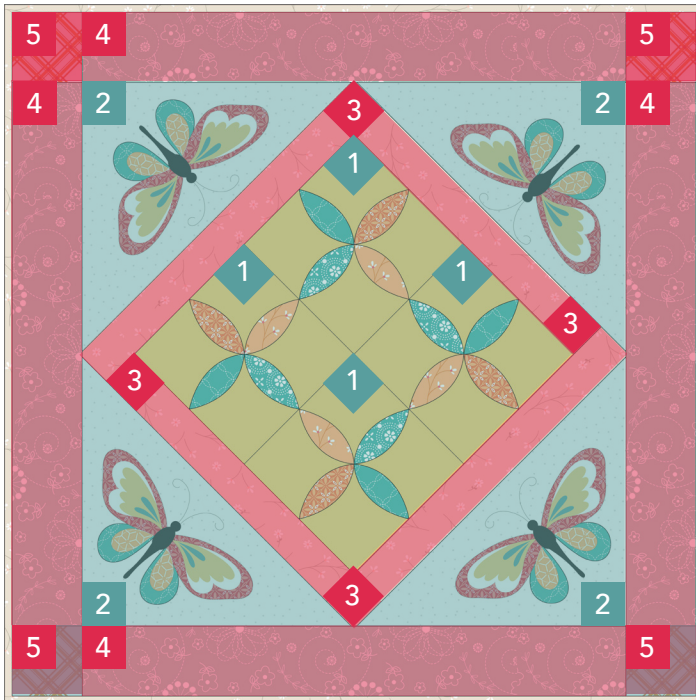

Outer Border

4. SUNBURST BORDER
kdq150-2x10-border-sunburst

Corner

5. SKI BITTY BLOCK
kdq150-2x2-bitty-block-skis

FEBRUARY

CENTER

1. HEART CENTER
kdq150-6x10-center-heart

CORNER

Outer Border

4. SQUARES BORDER
kdq150-2x10-border-squares

Corner

5. CLOVER BITTY BLOCK
kdq150-2x2-bitty-block-clover

APRIL

CENTER

1. CARROT CENTER
kdq150-6x10-center-carrot

CORNER

Corner

5. SHOVEL BITTY BLOCK
kdq150-2x2-bitty-block-shovel

KIMBERBELL®

CUTIES vol. 2

JANUARY-JUNE

QUILTING DESIGNS GUIDE

QUILTING DESIGNS USED:

Kimberbell Cuties, Vol. 2 Quilting Bundle: January-June, kdq150 (1x10, 2x2, 2x10, 6x10, 9x14)